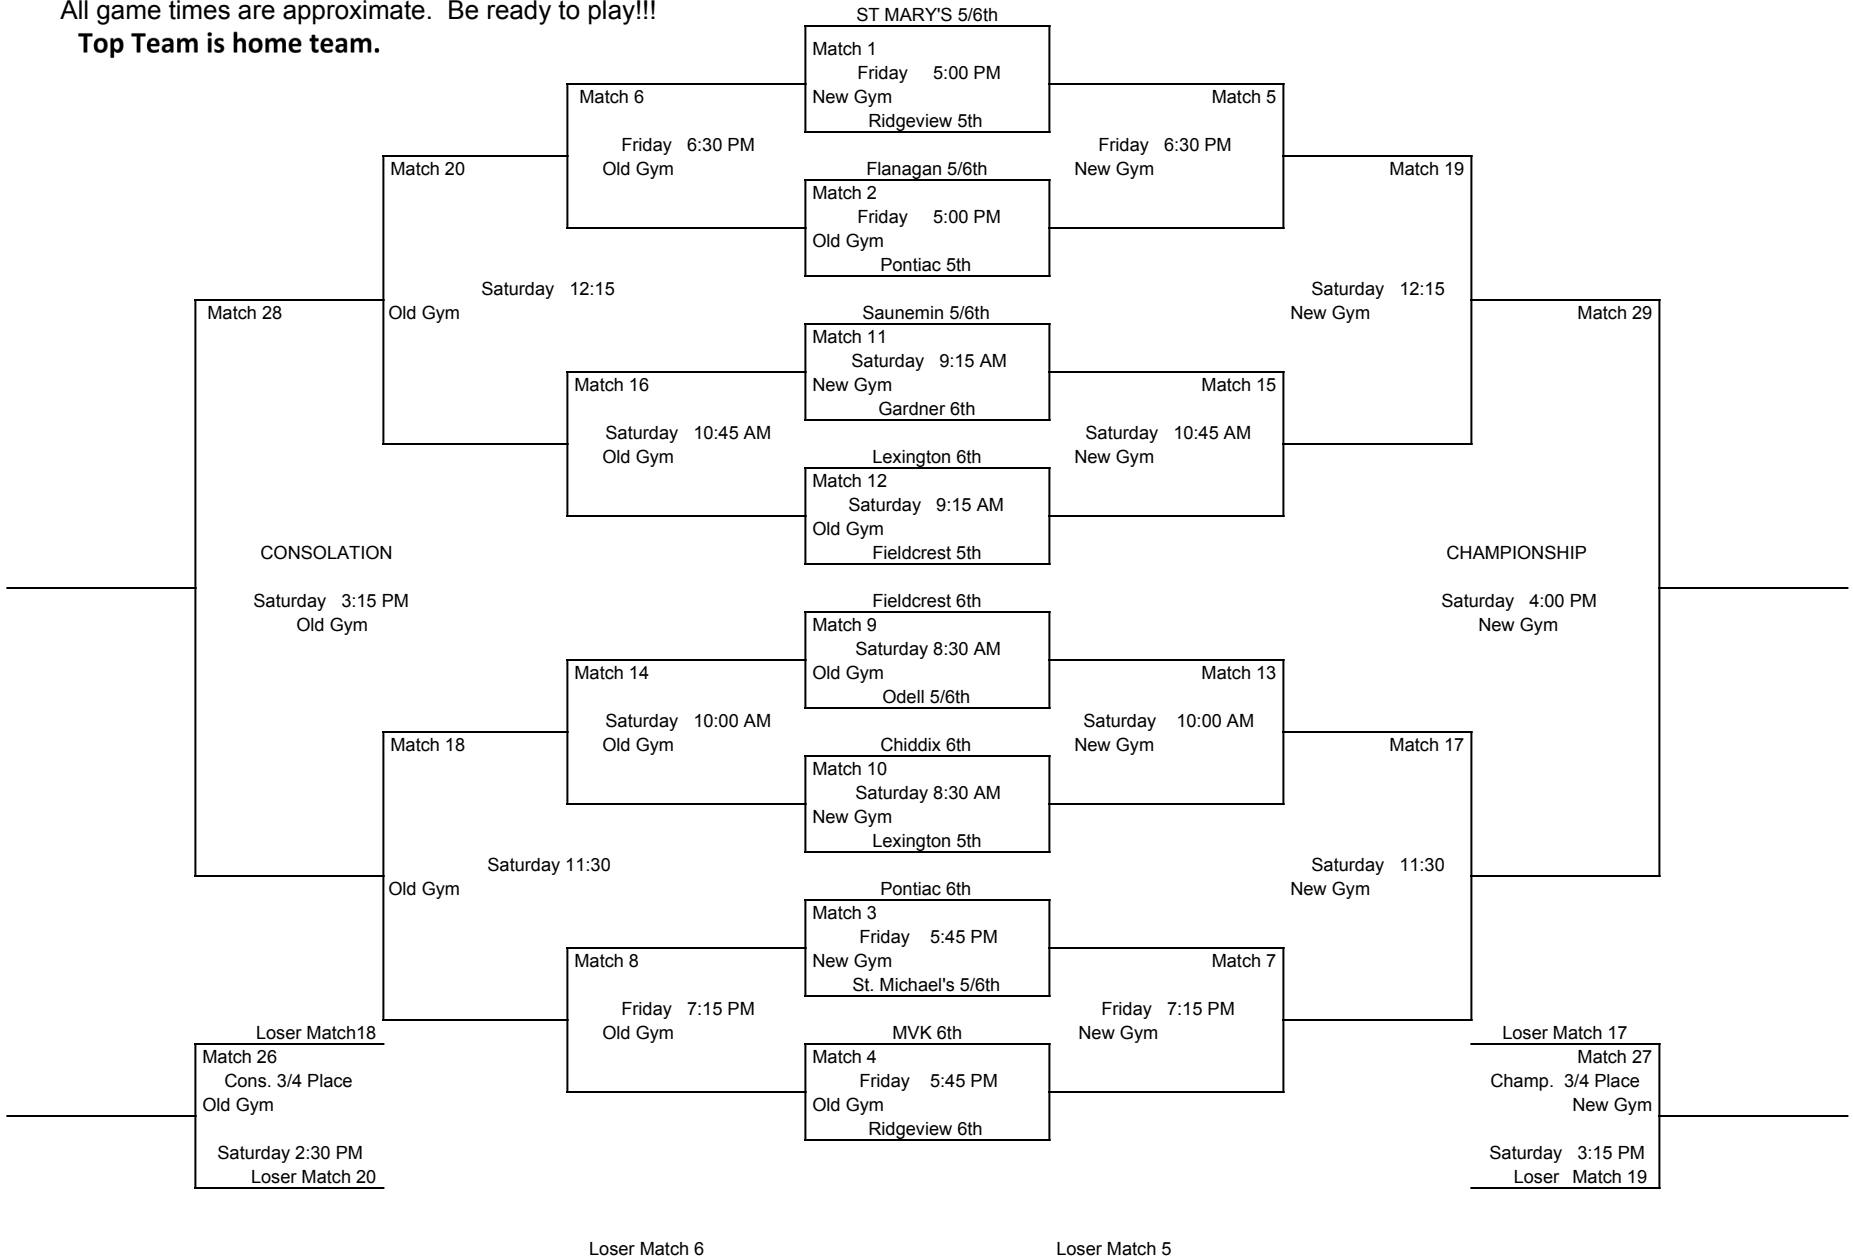

St. Mary's 5th & 6th Grade Volleyball Extravaganza February 22-23, 2019

All game times are approximate. Be ready to play!!!
Top Team is home team.

Match 22	Saturday 1:00PM
Old Gym	Loser Match 16
Loser Match 14	
Match 24	aturday 1:45PM
Old Gym	Loser Match 8

Match 21	Sat 1:00PM	Match 25
Loser Match 15	New Gym	
Loser Match 13		Champ. 5th Place
Match 23	Sat 1:45PM	Saturday 2:30- PM
Loser Match 7	New Gym	New Gym

updated 1/23/18